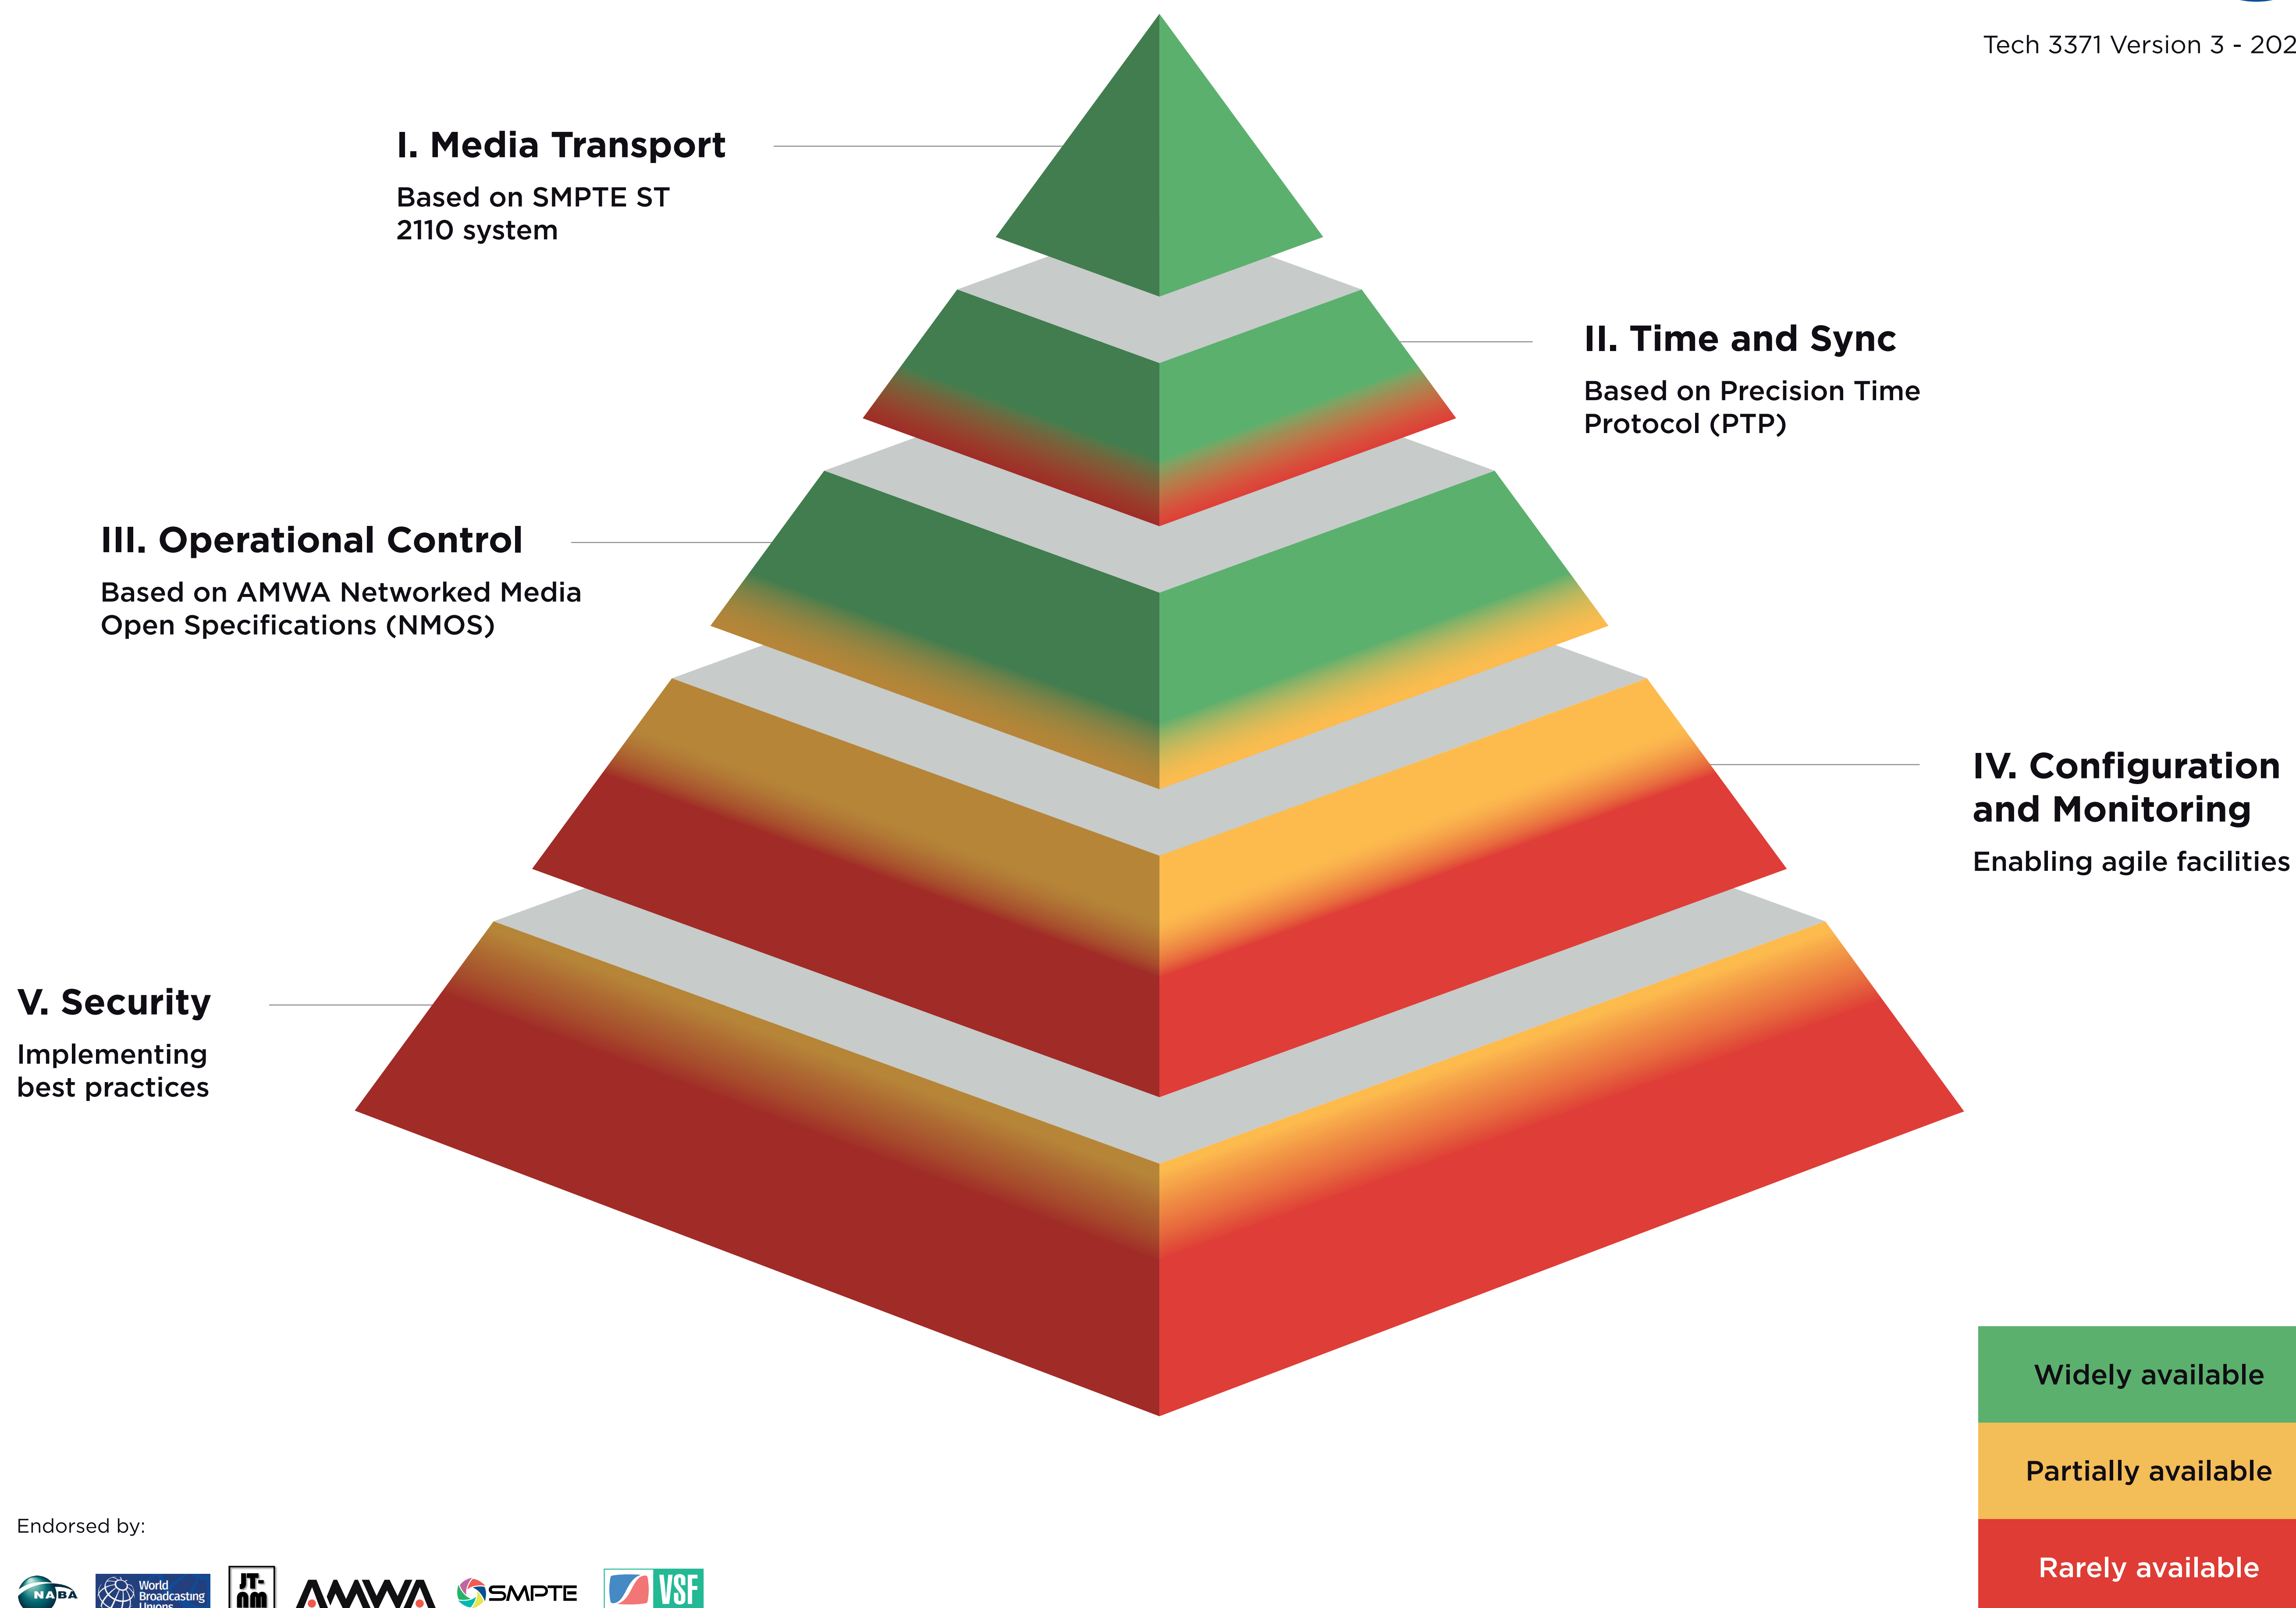

The Technology Pyramid For Media Nodes

Minimum User Requirements to Build and Manage an IP-Based Media Facility using Open Standards & Specifications

EBU

Tech 3371 Version 3 - 2023

Endorsed by: