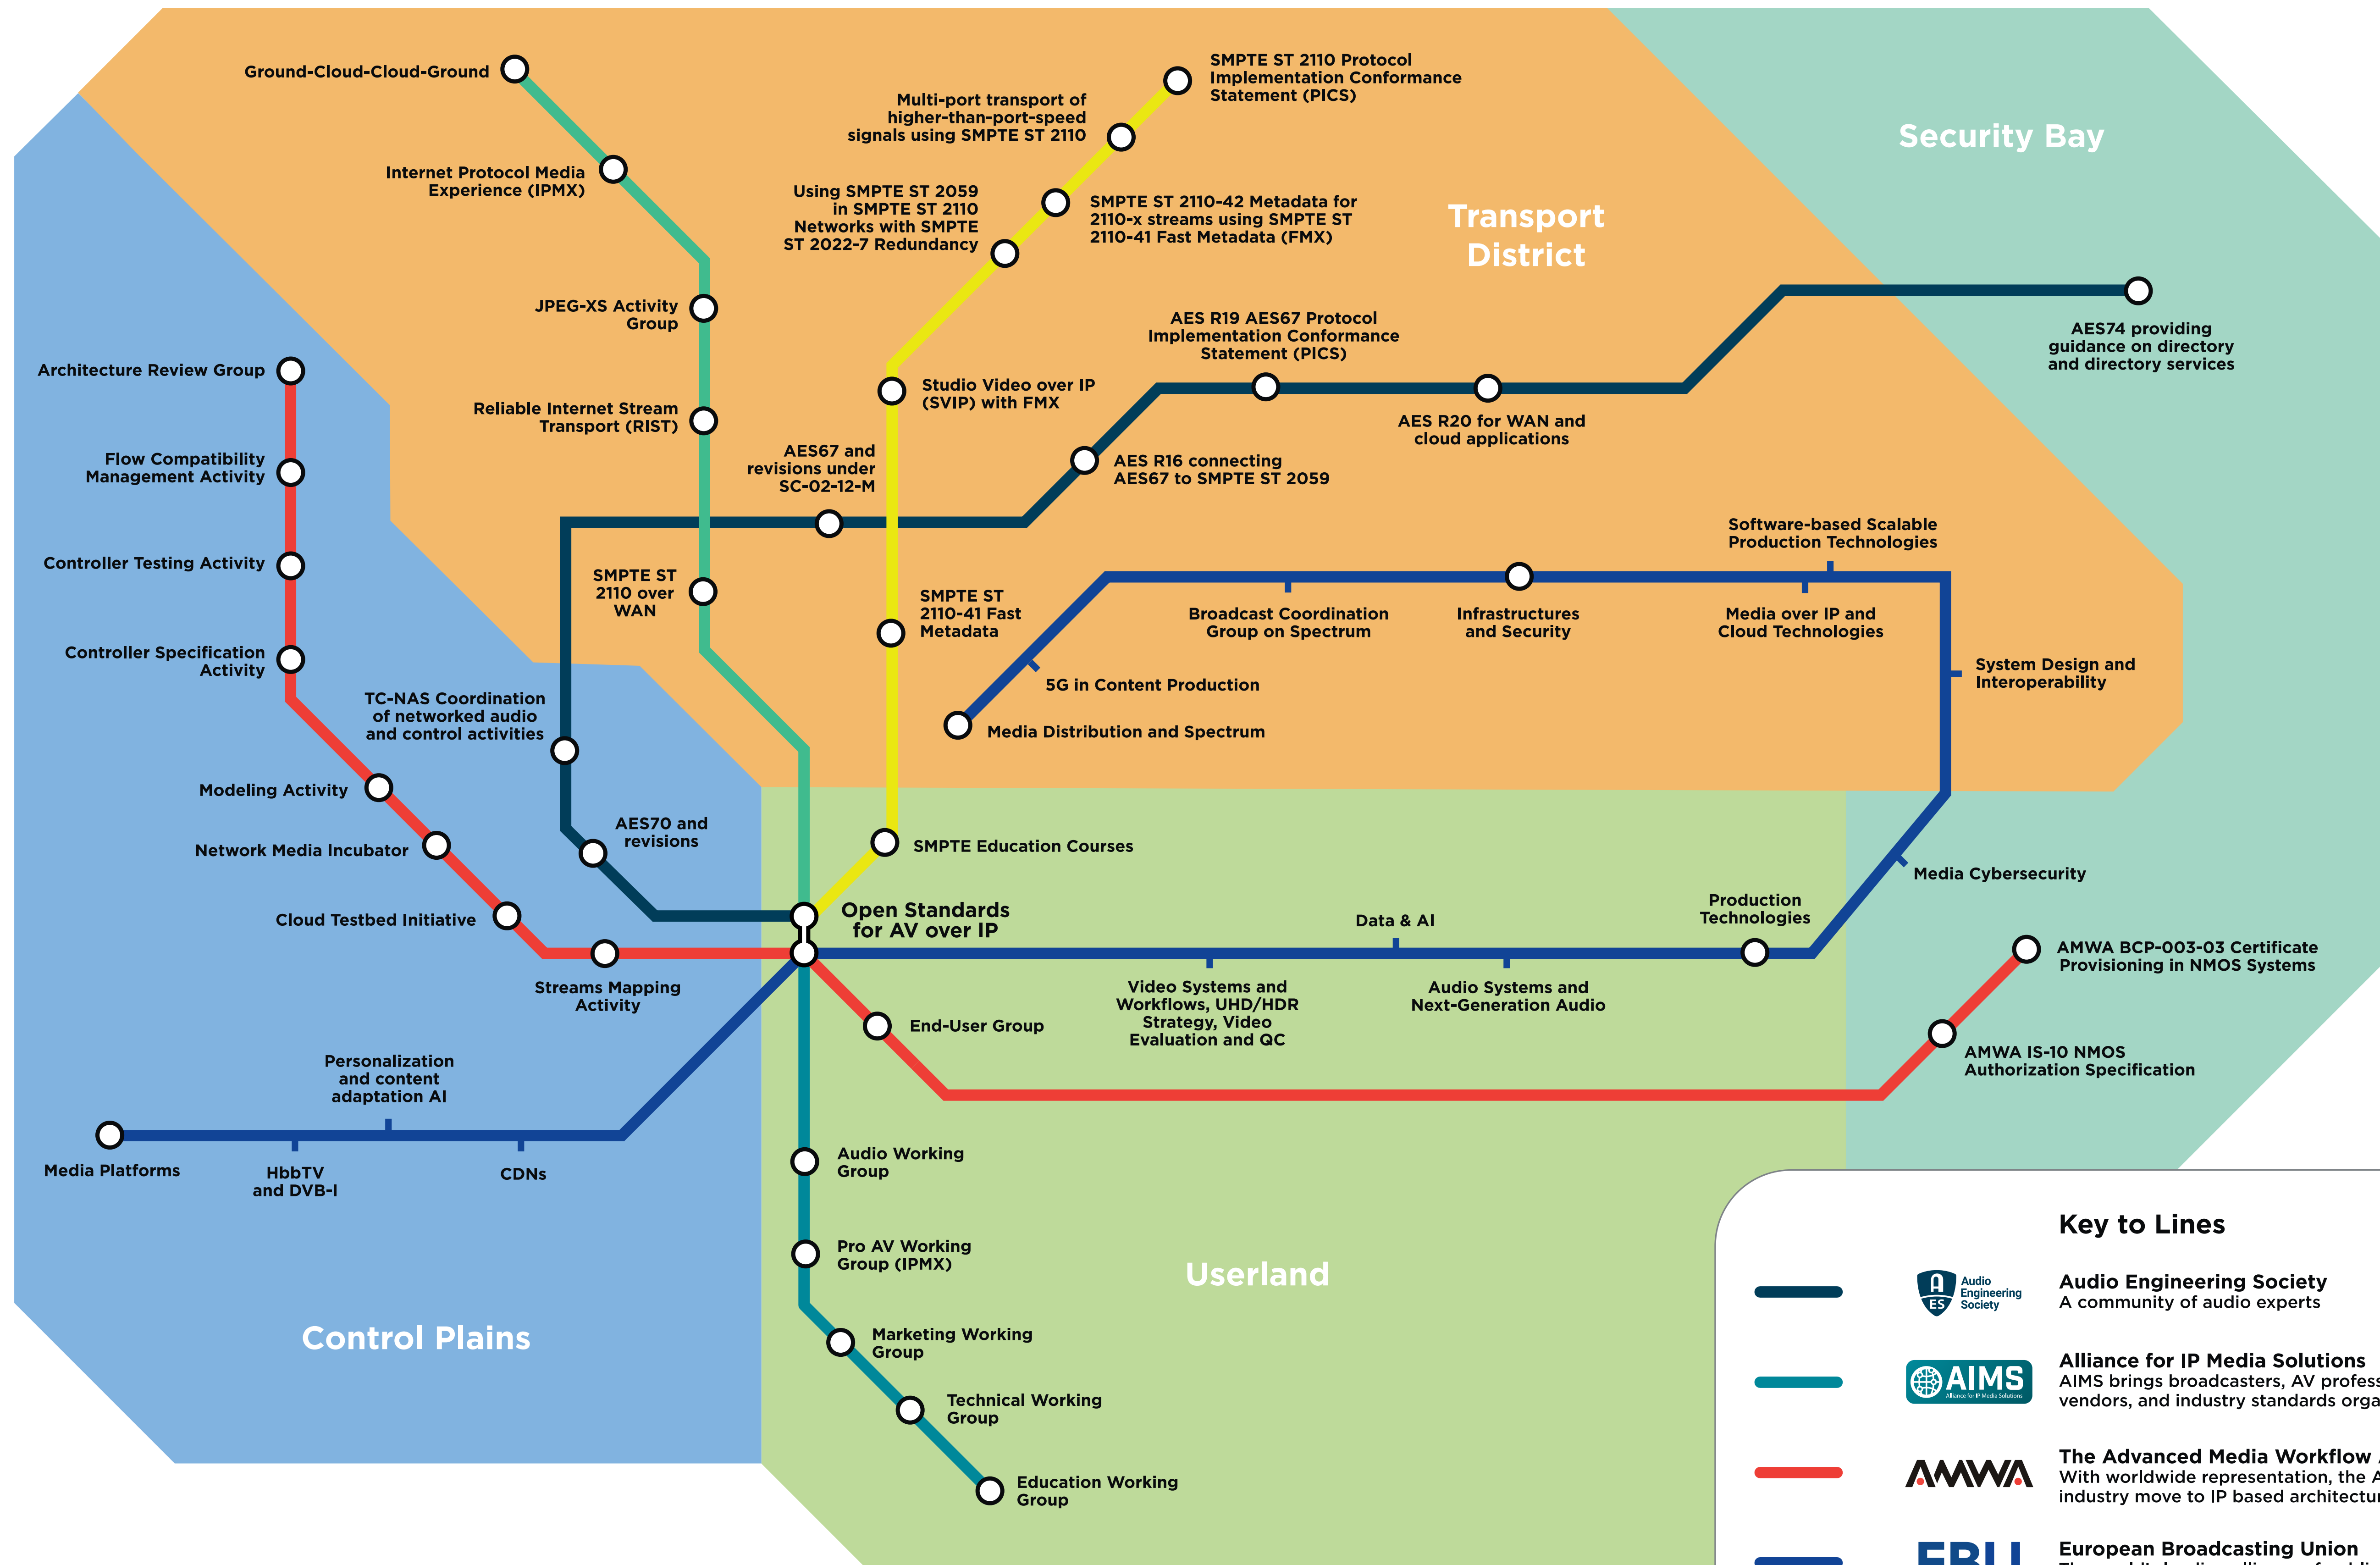

# Members Activity Map

**Key to Lines**

- Audio Engineering Society**  
A community of audio experts
- AIMS**  
Alliance for IP Media Solutions  
AIMS brings broadcasters, AV professionals, technology vendors, and industry standards organizations together
- AMWA**  
The Advanced Media Workflow Association, Inc.  
With worldwide representation, the AMWA focuses on the industry move to IP based architectures
- EBU**  
European Broadcasting Union  
The world's leading alliance of public service media (PSM)
- SMPTE**  
Society of Motion Picture and Television Engineers  
A global society of media professionals, technologists and engineers working together to drive the industry forward to technical brilliance
- VSF**  
Video Services Forum  
An association that provides a platform for cooperation and communication between organizations with a stake in media networking